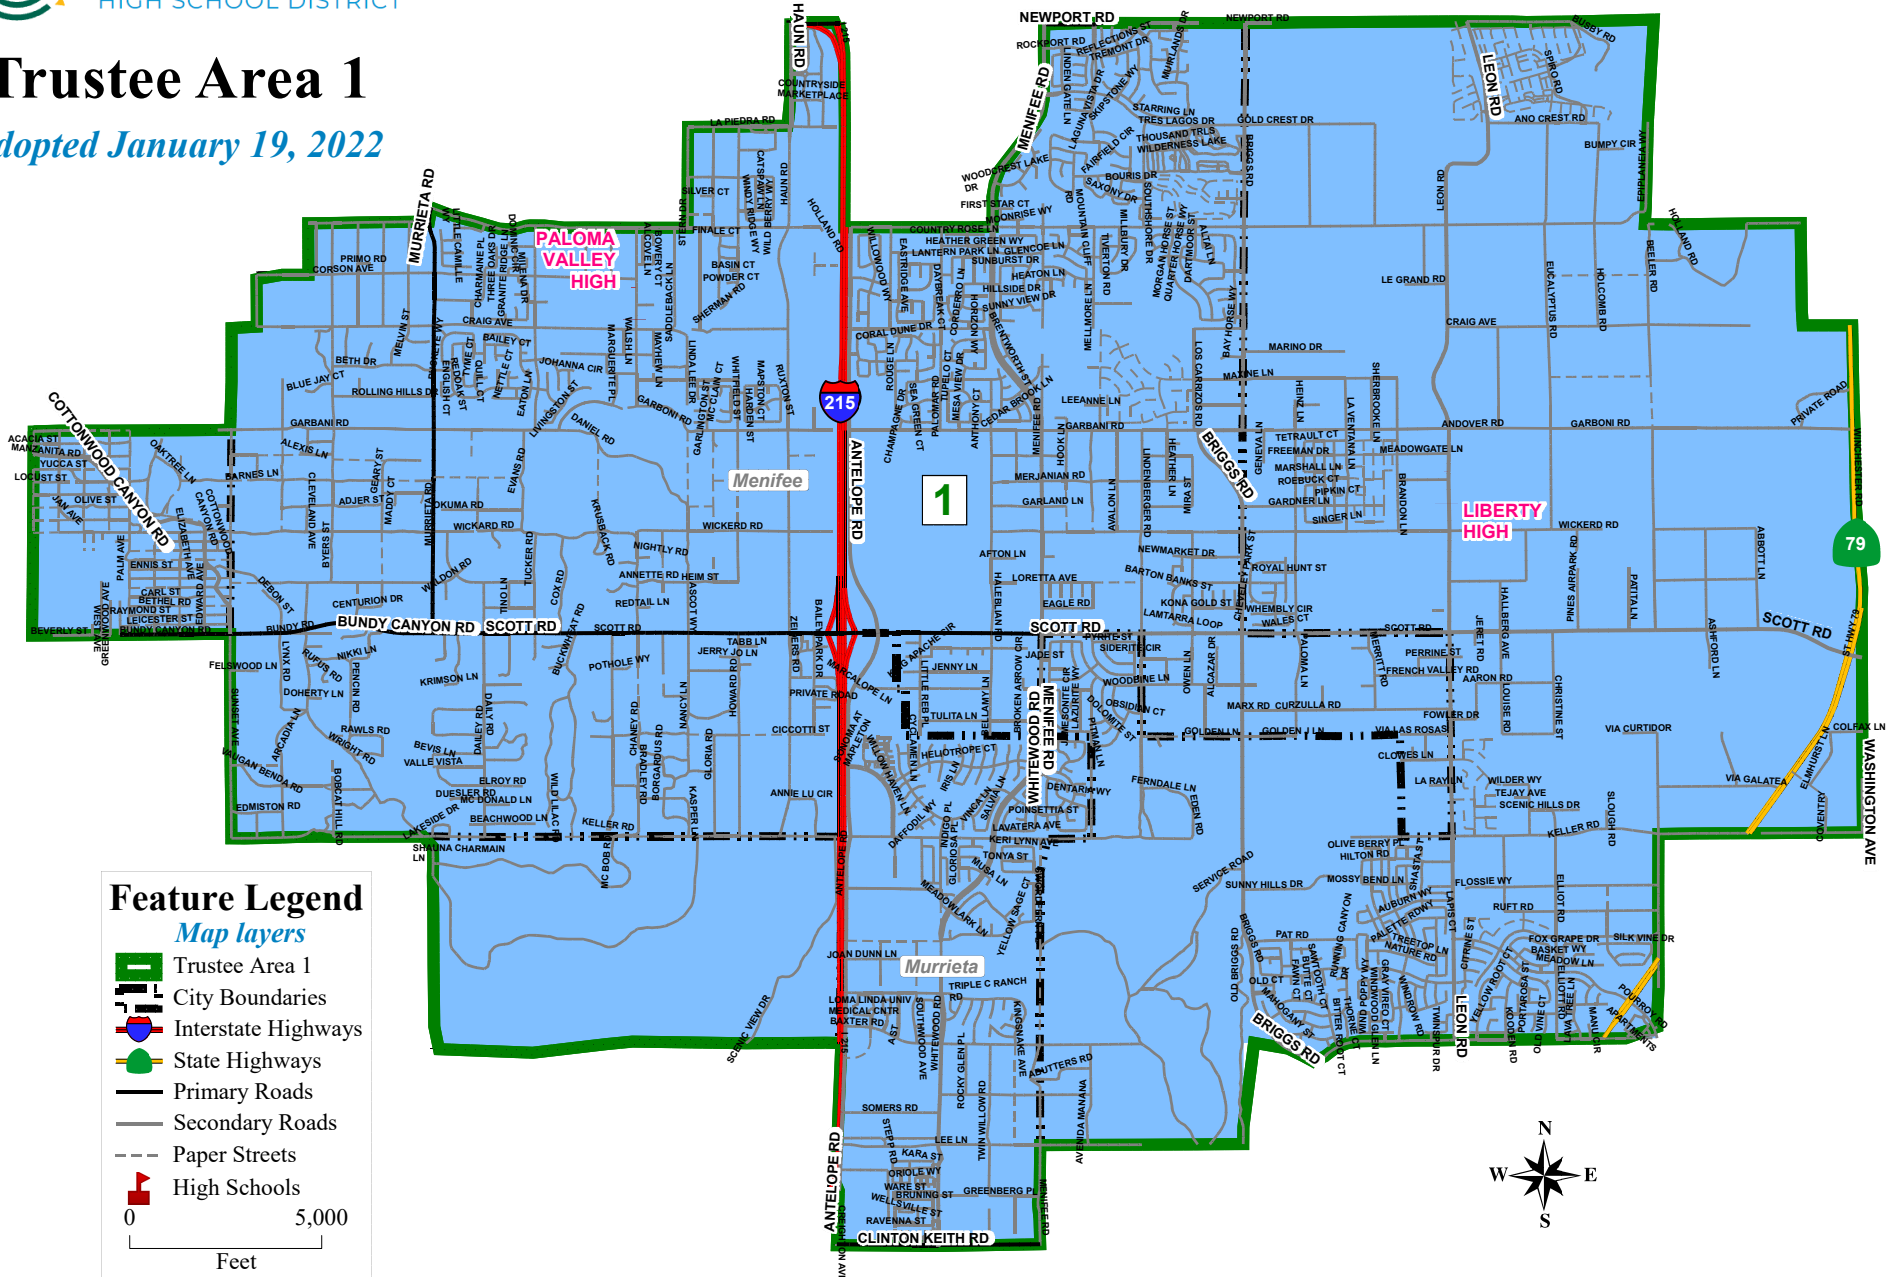

Trustee Area 1

Adopted January 19, 2022

Feature Legend

Map layers

-  Trustee Area 1
-  City Boundaries
-  Interstate Highways
-  State Highways
-  Primary Roads
-  Secondary Roads
-  Paper Streets
-  High Schools

0 5,000
Feet
Scale: 1 inch = 5,000 feet